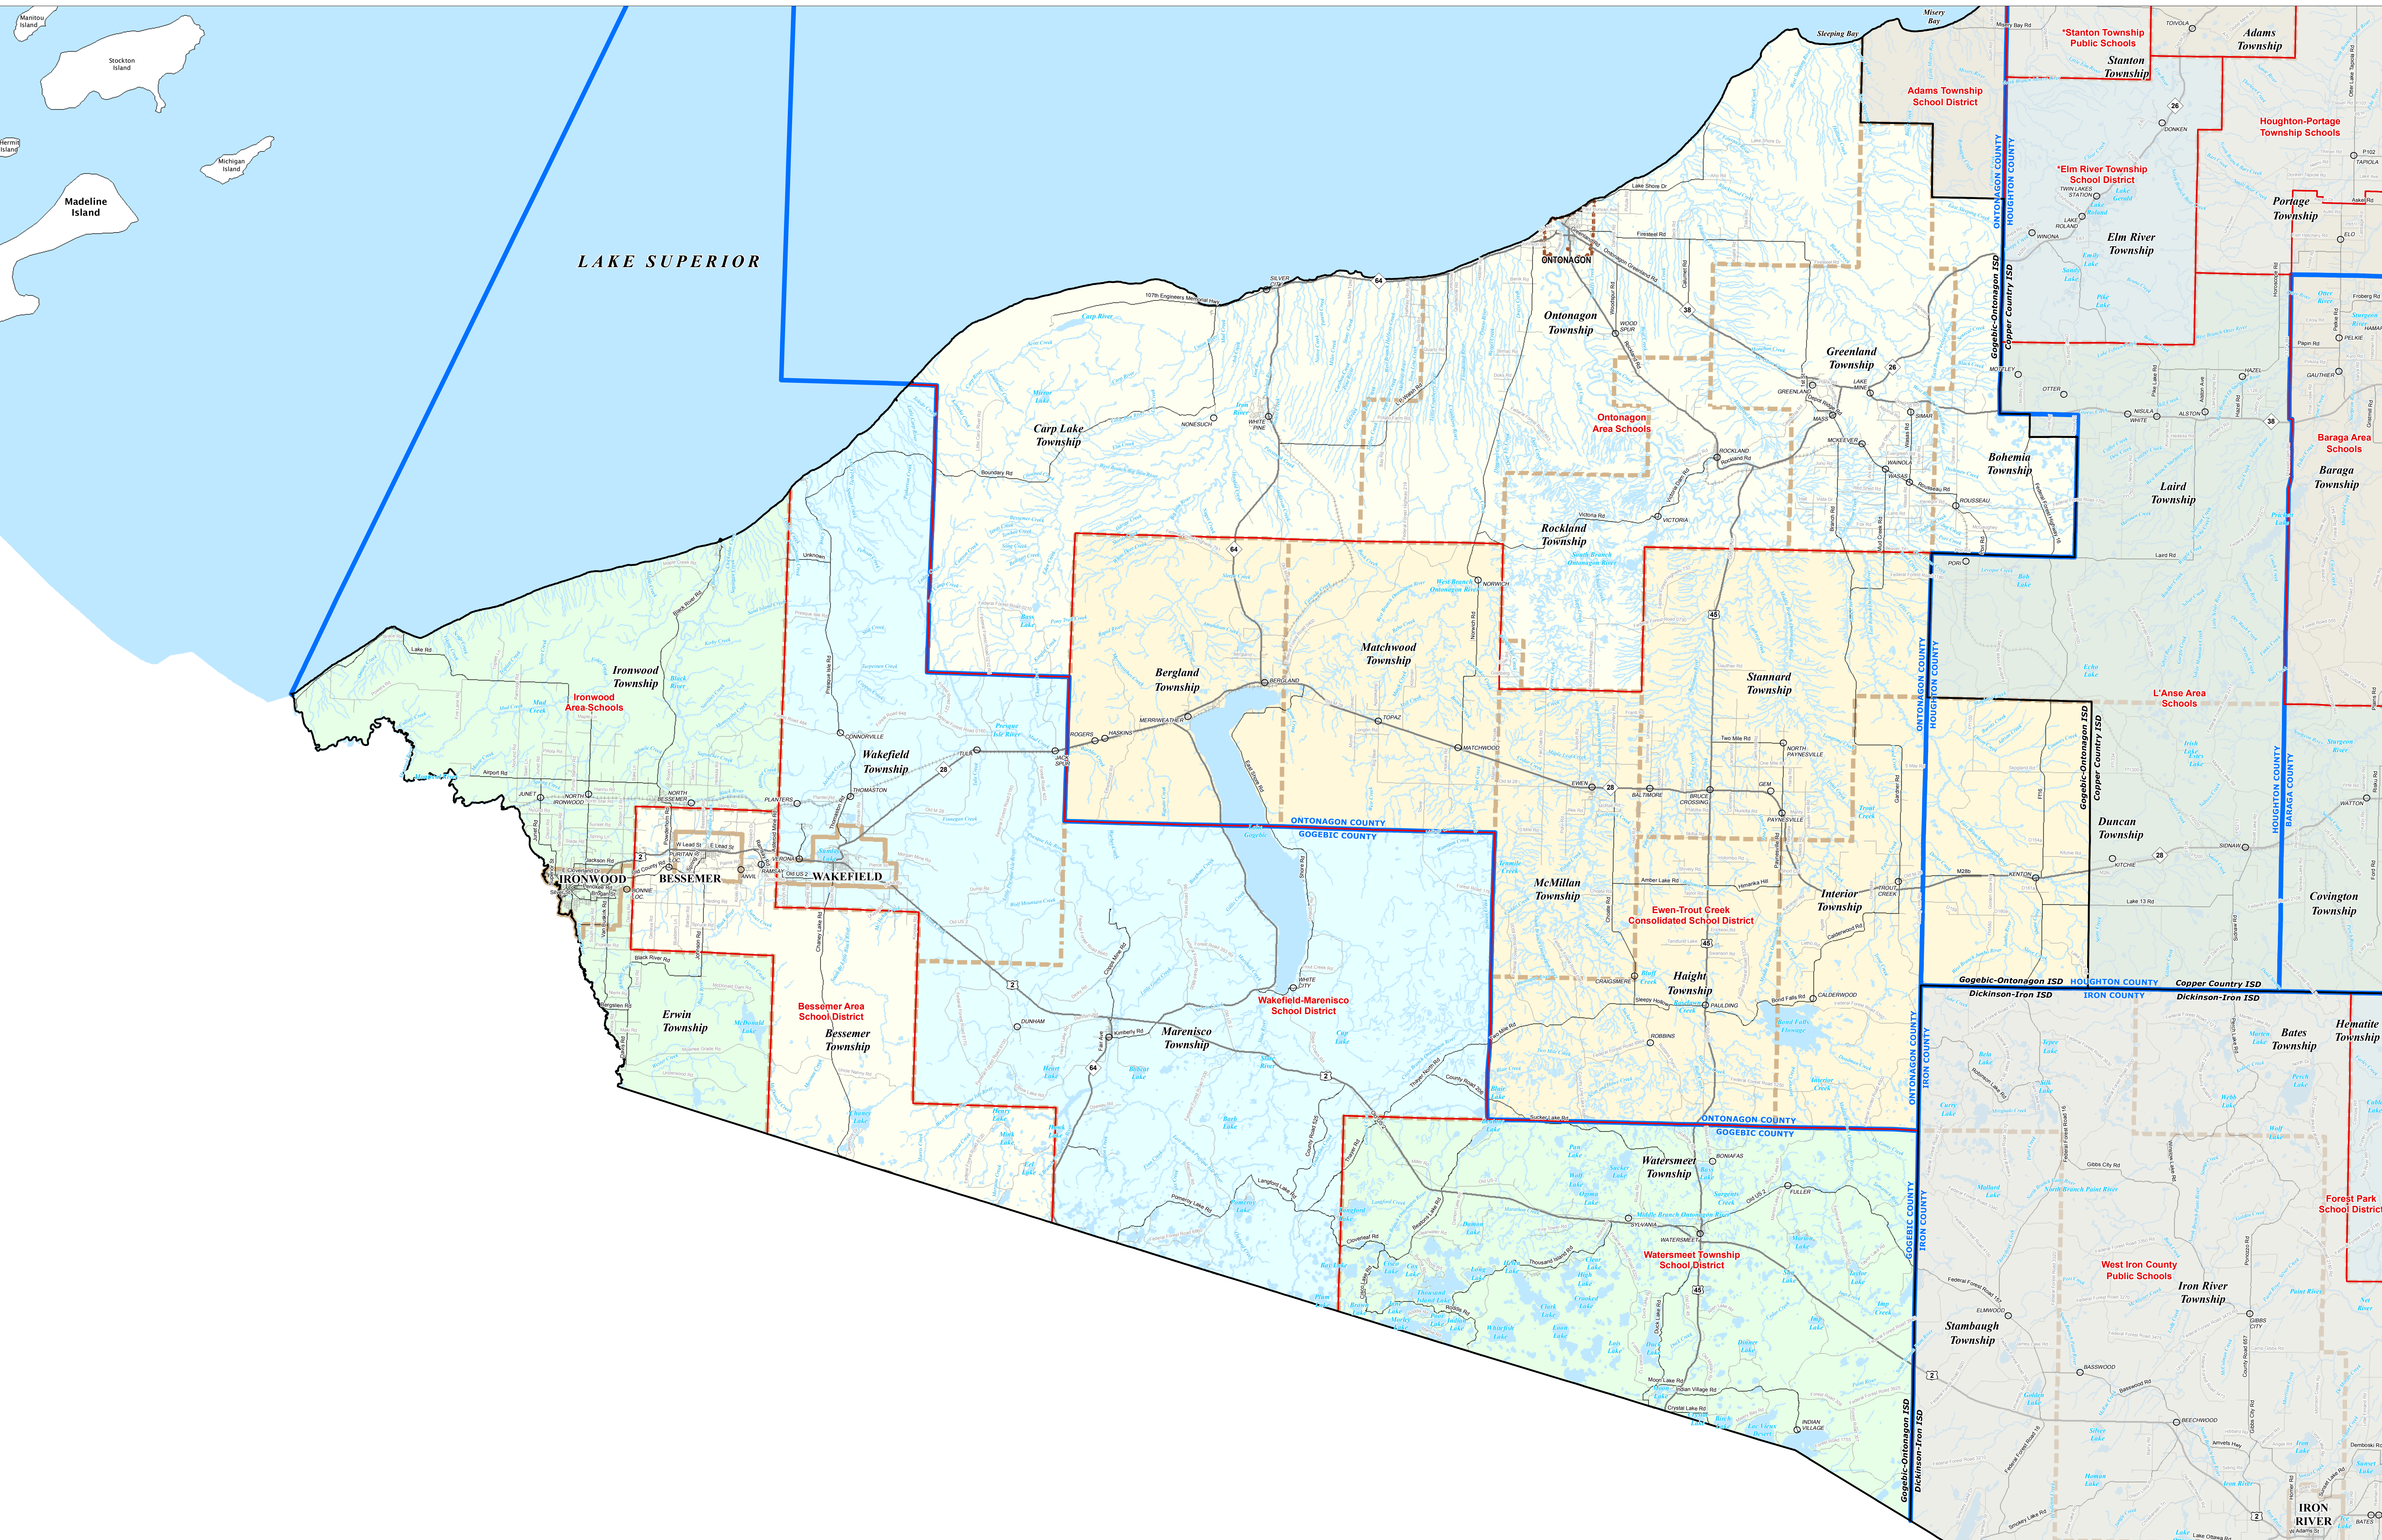

GOGEBIC-ONTONAGON ISD

0 2.5 5 Miles

11/18/13

Legend

Source: Michigan Geographic Framework, v13a